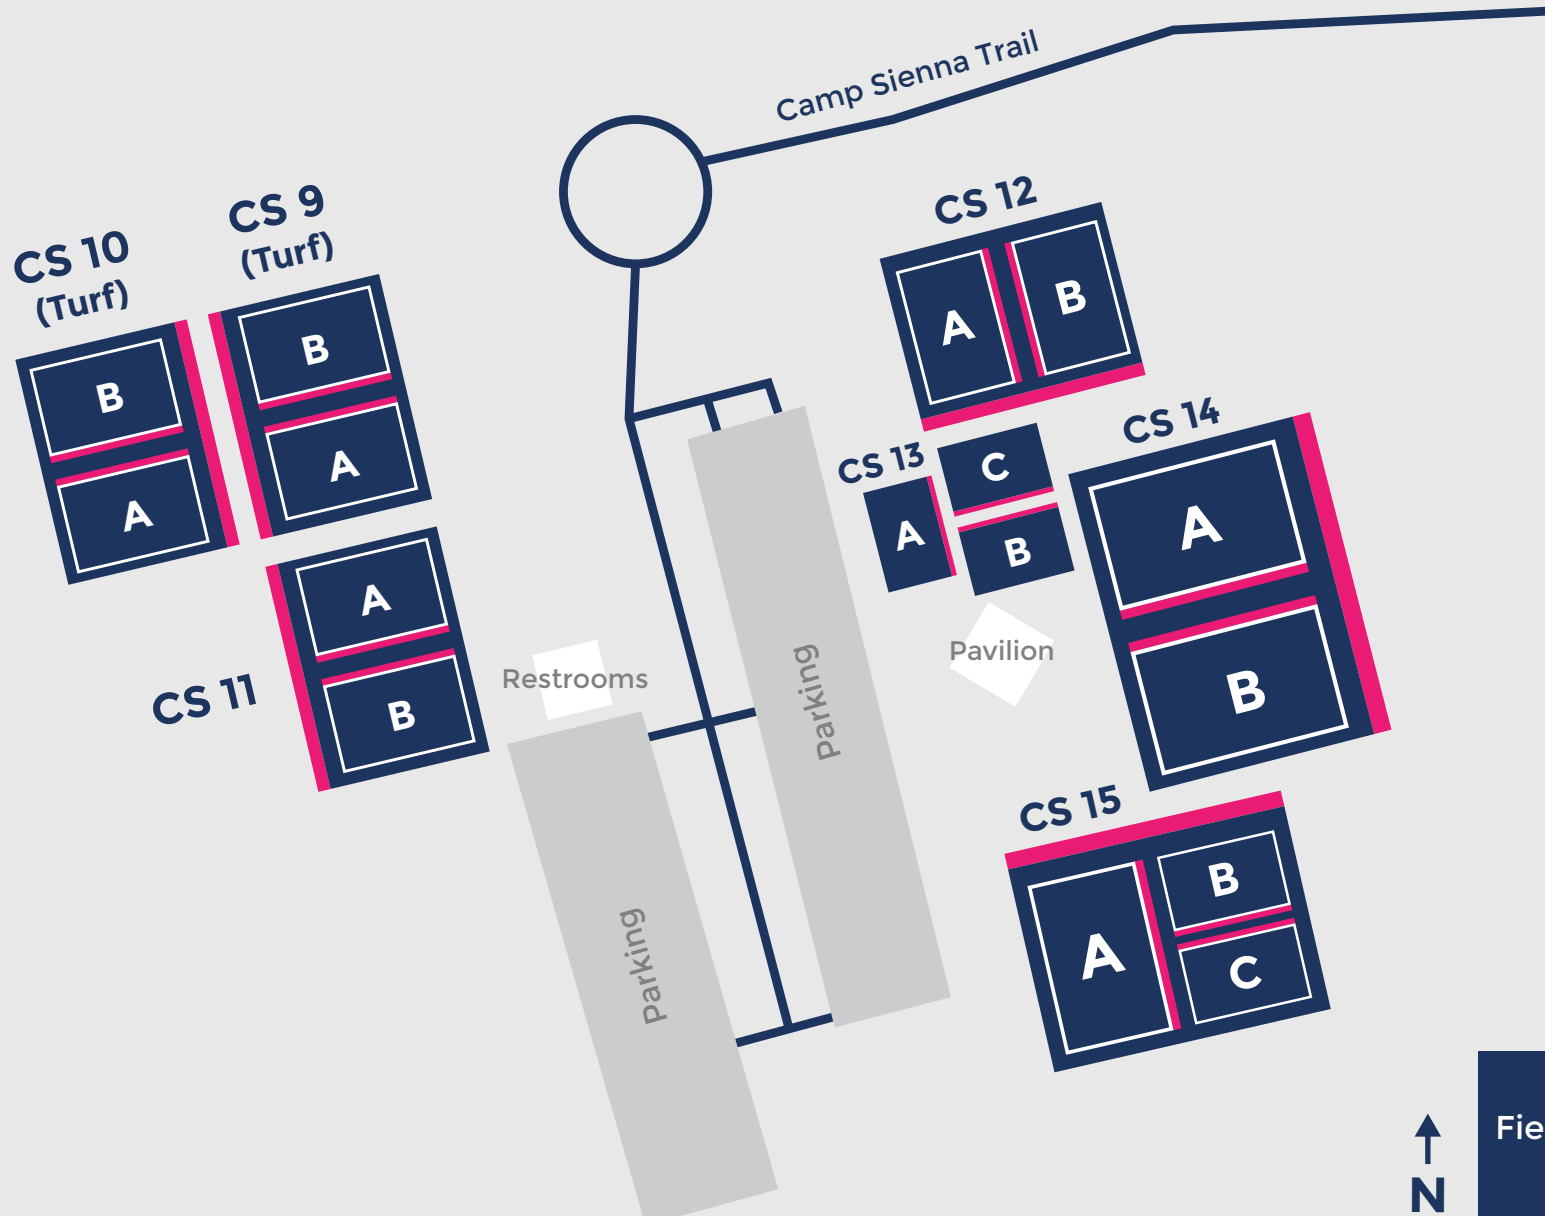

TOGETHER WE RISE

Rise SC Field Maps

Camp Sienna

7725 Camp Sienna Trail
Missouri City, TX 77459

TOGETHER WE RISE

Rise SC Field Maps

Missouri City Community Park

1700 Glenn Lakes Lane
Missouri City, TX 77459

TOGETHER WE RISE

Rise SC Field Maps

Lost Creek

3703 Lost Creek Blvd
Sugar Land, TX 77478

Rise SC Field Maps

Settlers Way Elementary

2973 Settlers Way Blvd
Sugar Land, TX 77479

TOGETHER WE RISE

Rise SC Field Maps

South Campus

10001 Stella Link Rd
Houston, TX 77025

TOGETHER WE RISE

Rise SC Field Maps

North Campus: McGovern Park

7222 Braes Blvd
Houston, TX 77025

Rise SC Field Maps

North Campus: Pershing Middle School

3838 Blue Bonnet Blvd
Houston, TX 77025

↑
N

Field

Sideline for
Players/Coaches

Rise SC Field Maps

Hickory Slough Sports Complex

7600 Hughes Ranch Road
Pearland, TX 77584