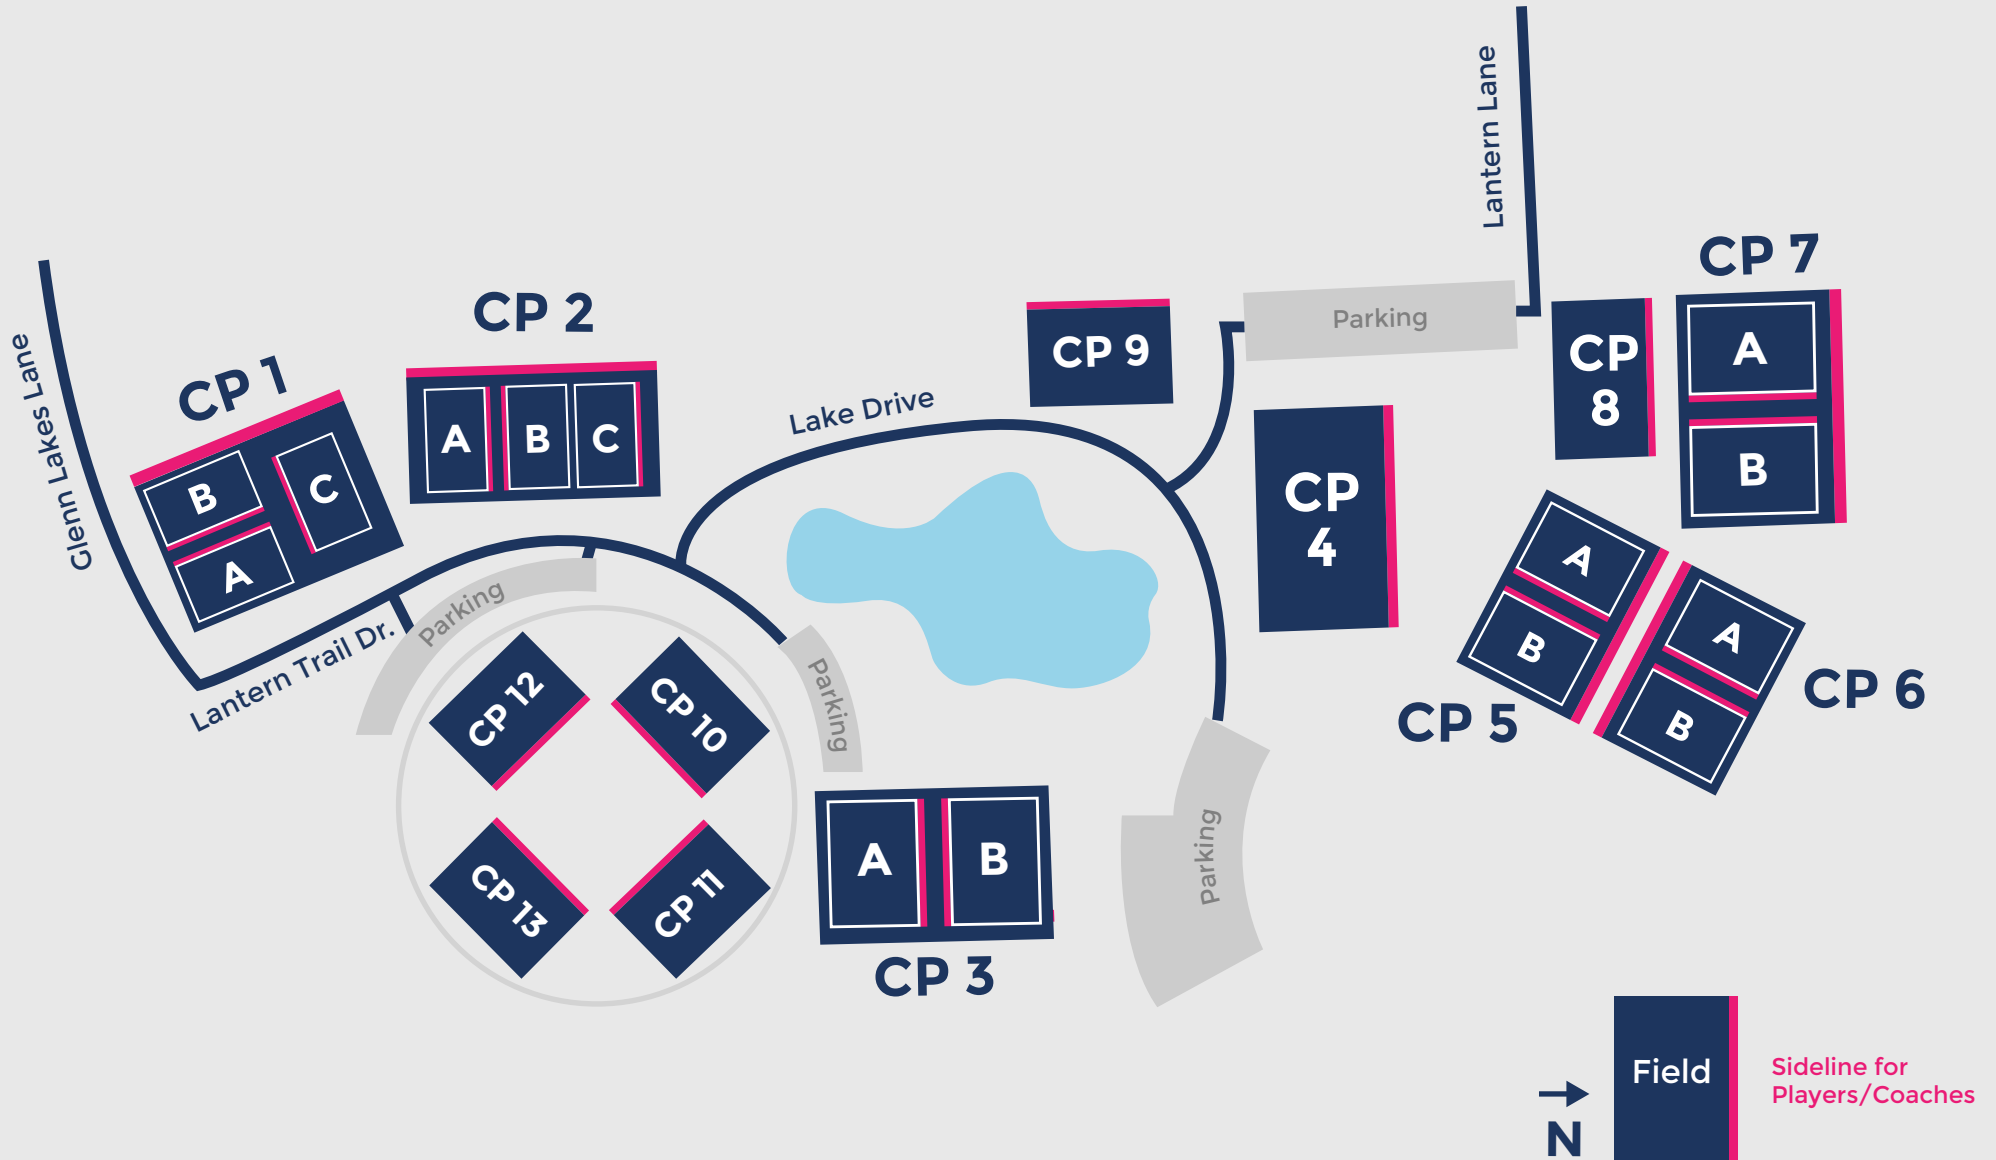

TOGETHER WE RISE

Rise SC Field Maps

Camp Sienna

7725 Camp Sienna Trail
Missouri City, TX 77459

TOGETHER WE RISE

Rise SC Field Maps

Missouri City Community Park

1700 Glenn Lakes Lane
Missouri City, TX 77459

TOGETHER WE RISE

Rise SC Field Maps

Lost Creek

3703 Lost Creek Blvd
Sugar Land, TX 77478

Rise SC Field Maps

Settlers Way Elementary

2973 Settlers Way Blvd
Sugar Land, TX 77479

TOGETHER WE RISE

Rise SC Field Maps

South Campus

10001 Stella Link Rd
Houston, TX 77025

TOGETHER WE RISE

Rise SC Field Maps

North Campus: McGovern Park

7222 Braes Blvd
Houston, TX 77025

Rise SC Field Maps

North Campus: Pershing Middle School

3838 Blue Bonnet Blvd
Houston, TX 77025

↑
N

Field

Sideline for
Players/Coaches

Rise SC Field Maps

Hickory Slough Sports Complex

7600 Hughes Ranch Road
Pearland, TX 77584