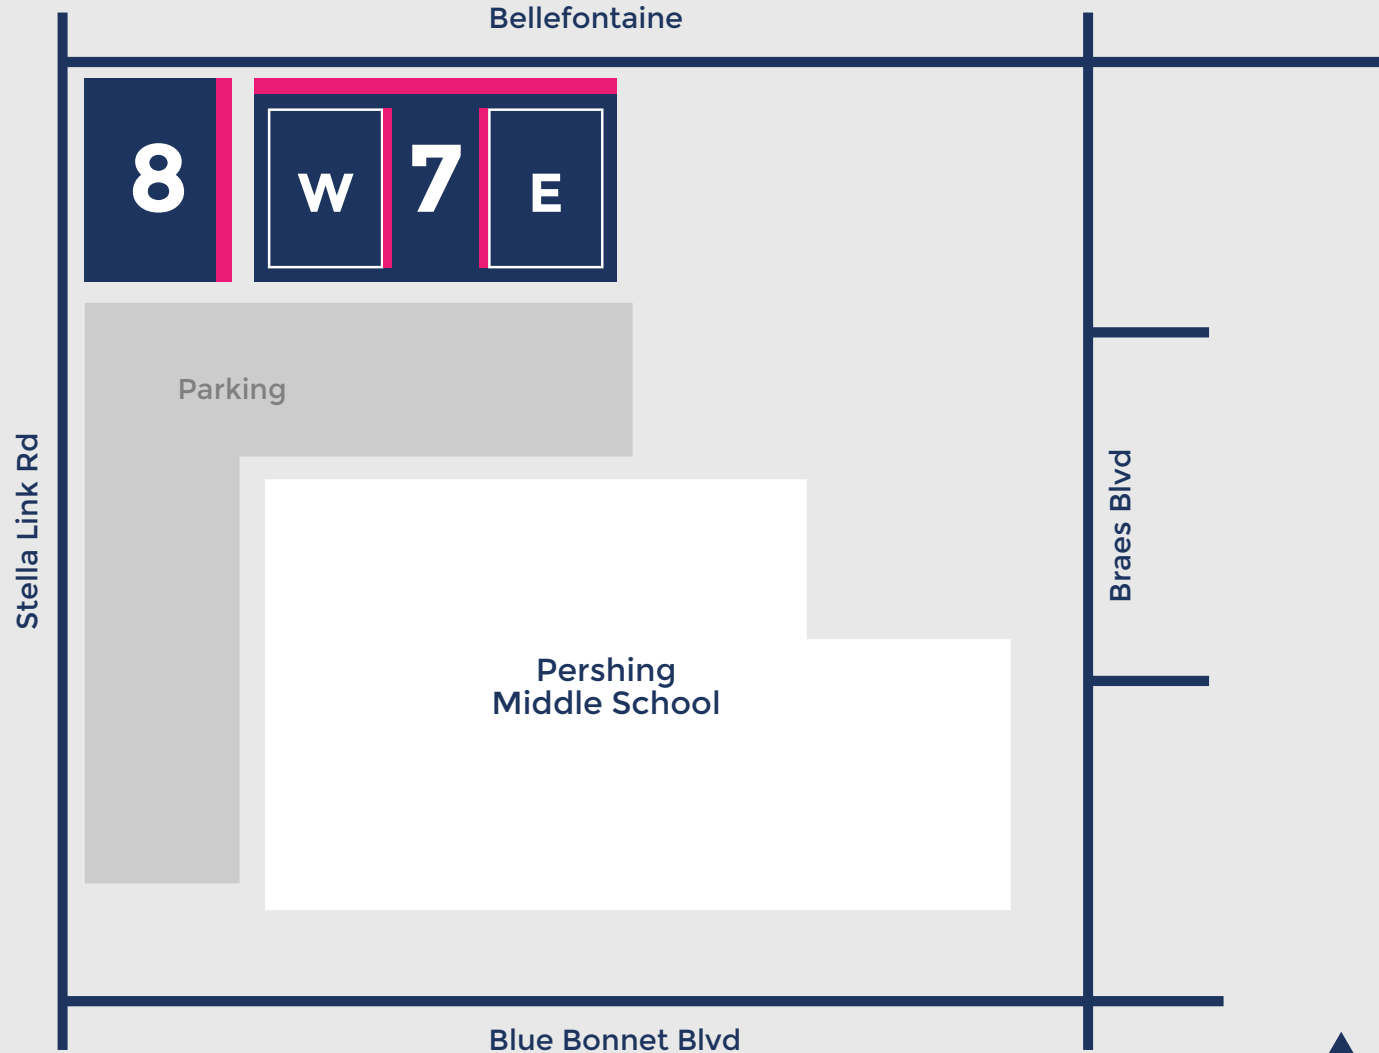

Rise SC Field Maps

North Campus: Pershing Middle School

3838 Blue Bonnet Blvd
Houston, TX 77025

↑
N

Field

Sideline for
Players/Coaches