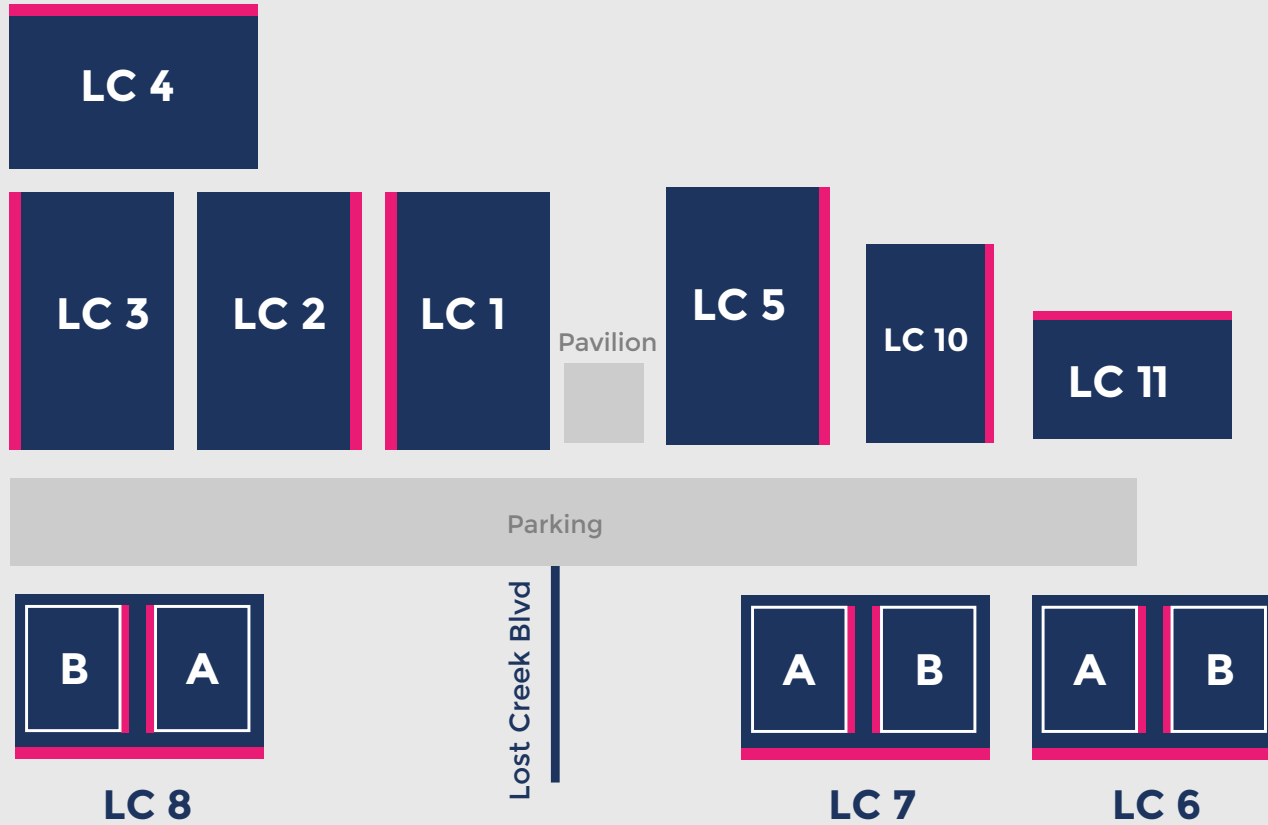

TOGETHER WE RISE

Rise SC Field Maps

Camp Sienna

7725 Camp Sienna Trail
Missouri City, TX 77459

TOGETHER WE RISE

Rise SC Field Maps

Missouri City Community Park

1700 Glenn Lakes Lane
Missouri City, TX 77459

TOGETHER WE RISE

Rise SC Field Maps

Lost Creek

3703 Lost Creek Blvd
Sugar Land, TX 77478

Rise SC Field Maps

Settlers Way Elementary

2973 Settlers Way Blvd
Sugar Land, TX 77479

TOGETHER WE RISE

Rise SC Field Maps

South Campus

10001 Stella Link Rd
Houston, TX 77025

TOGETHER WE RISE

Rise SC Field Maps

North Campus: McGovern Park

7222 Braes Blvd
Houston, TX 77025

Rise SC Field Maps

North Campus: Pershing Middle School

3838 Blue Bonnet Blvd
Houston, TX 77025

↑
N

Field

Sideline for
Players/Coaches

Rise SC Field Maps

Hickory Slough Sports Complex

7600 Hughes Ranch Road
Pearland, TX 77584