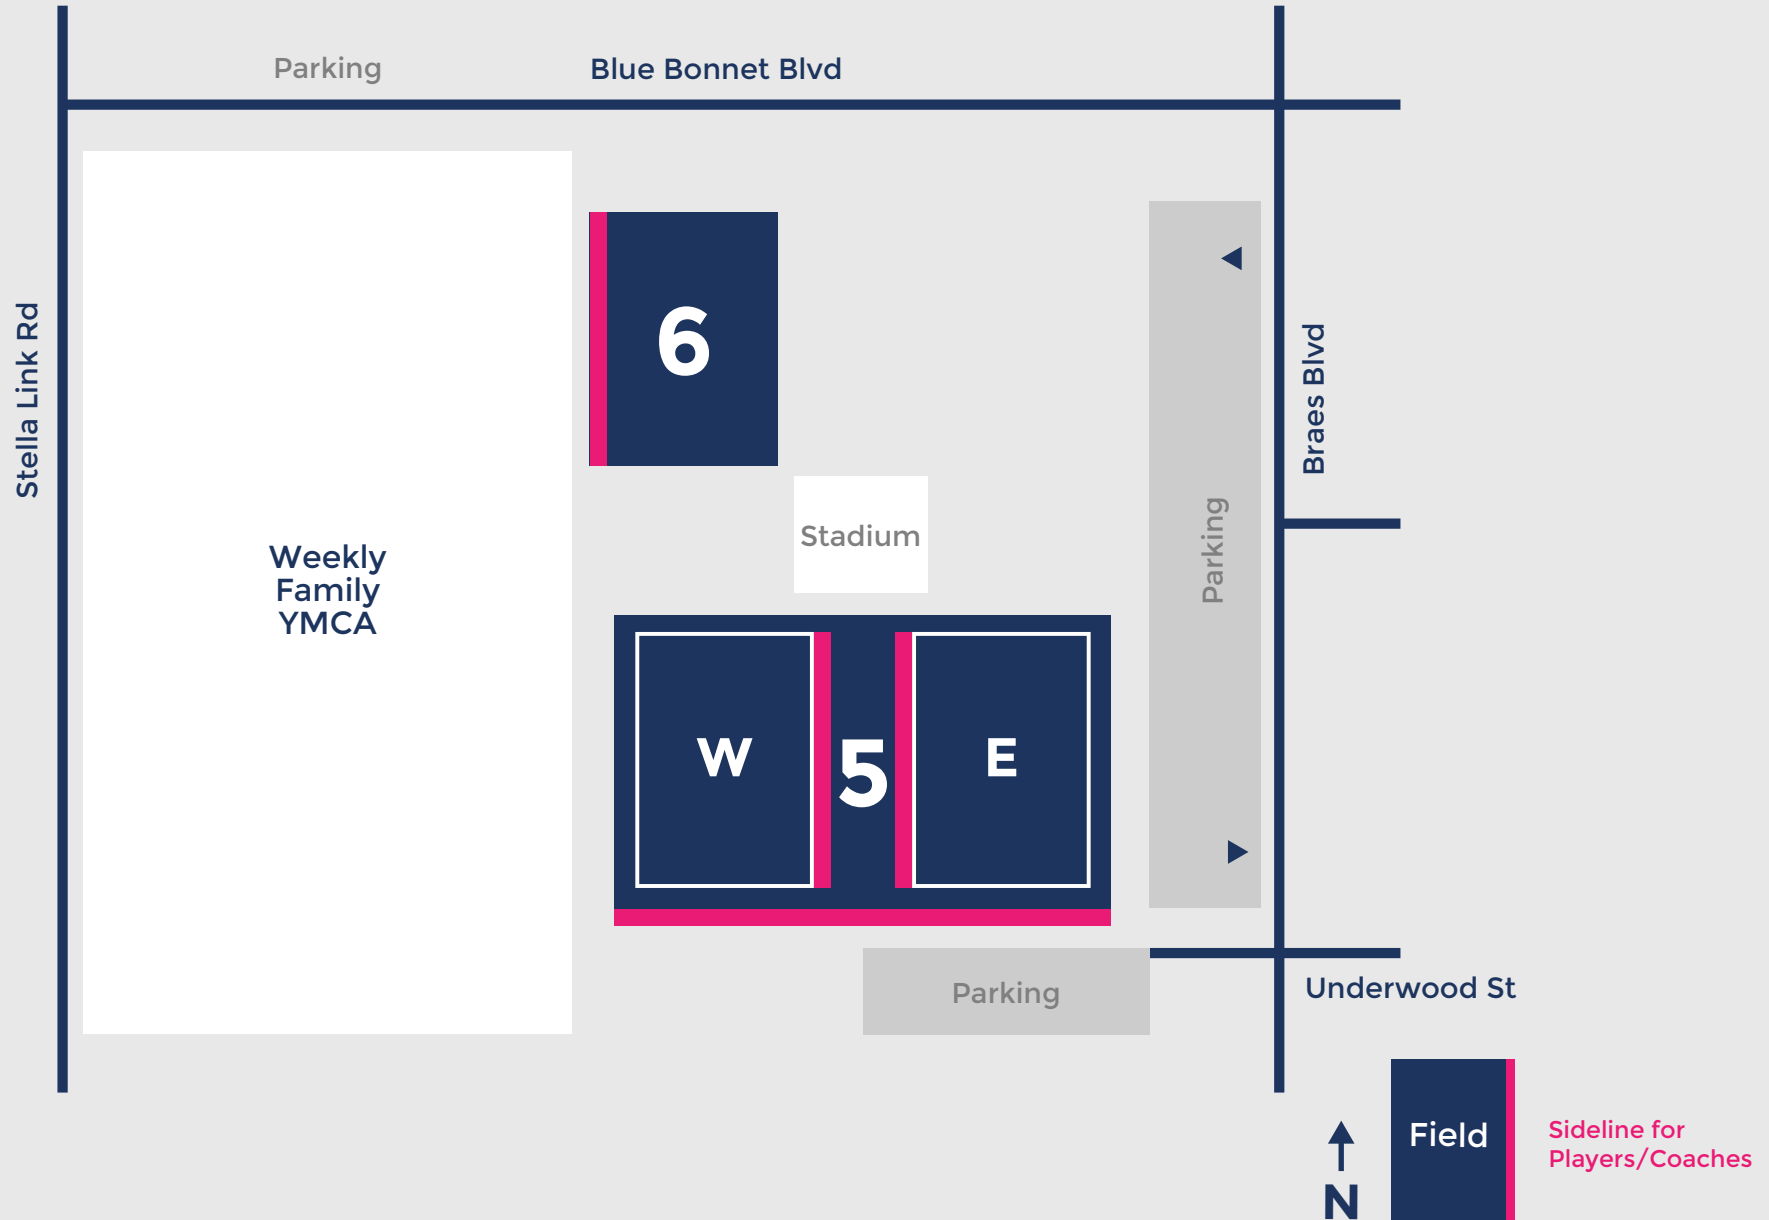

Rise SC Field Maps

South Campus

10001 Stella Link Rd
Houston, TX 77025

TOGETHER WE RISE

Rise SC Field Maps

North Campus: McGovern Park

7222 Braes Blvd
Houston, TX 77025

Rise SC Field Maps

North Campus: Pershing Middle School

3838 Blue Bonnet Blvd
Houston, TX 77025

↑
N

Field

Sideline for
Players/Coaches

Rise SC Field Maps

Hickory Slough Sports Complex

7600 Hughes Ranch Road
Pearland, TX 77584