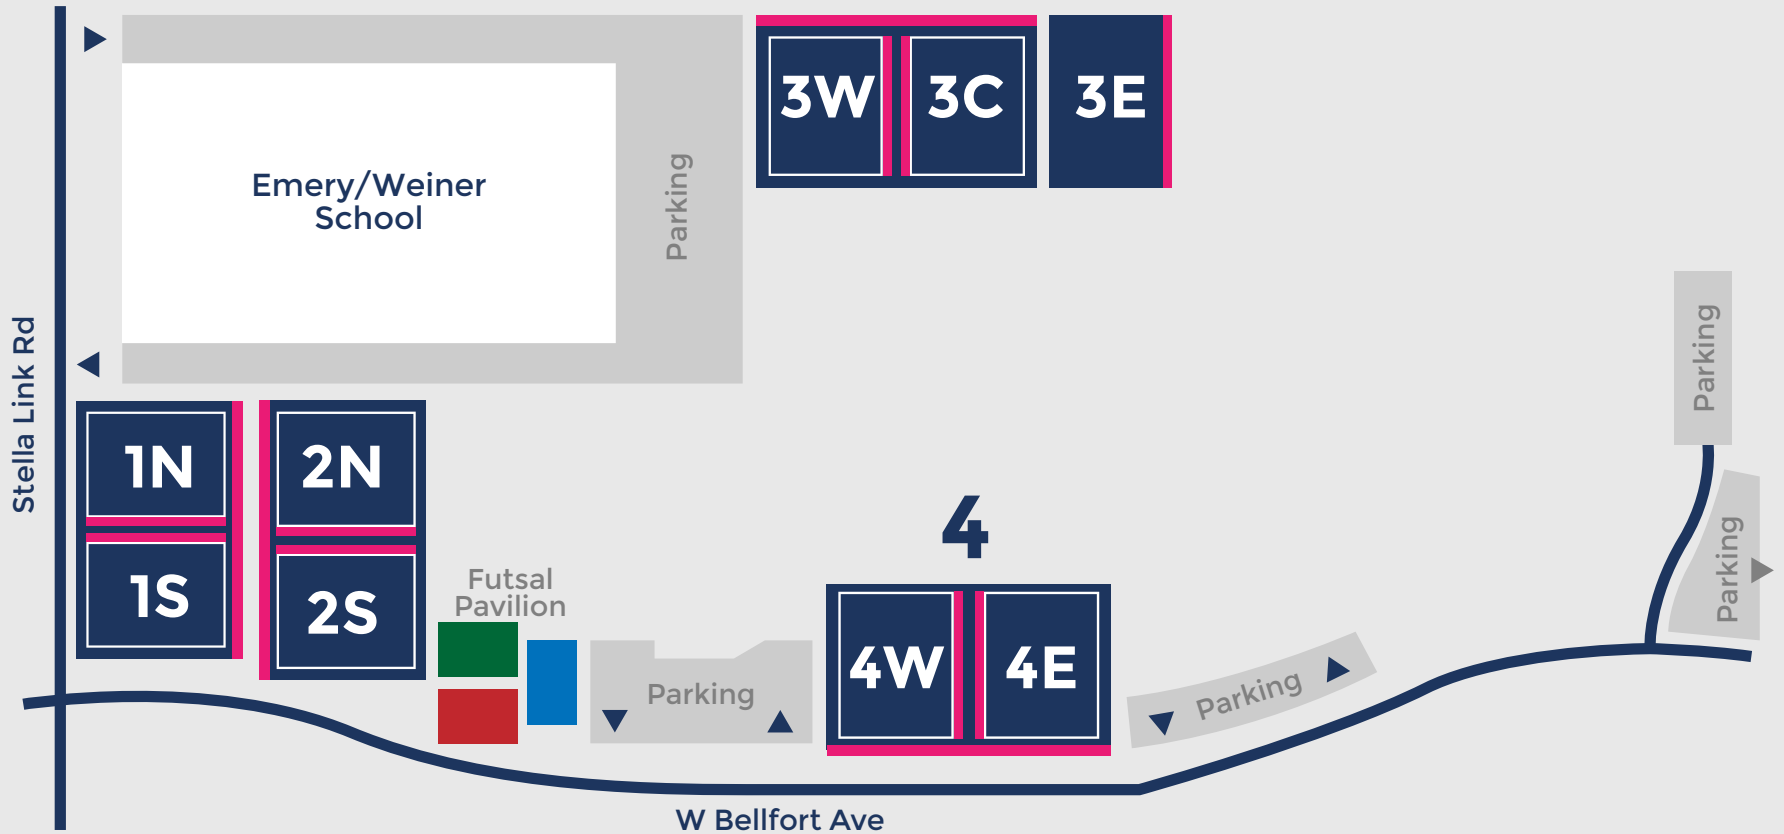

TOGETHER WE RISE

Rise SC Field Maps

Camp Sienna

7725 Camp Sienna Trail
Missouri City, TX 77459

TOGETHER WE RISE

Rise SC Field Maps

Missouri City Community Park

1700 Glenn Lakes Lane
Missouri City, TX 77459

TOGETHER WE RISE

Rise SC Field Maps

Lost Creek

3703 Lost Creek Blvd
Sugar Land, TX 77478

Rise SC Field Maps

Settlers Way Elementary

2973 Settlers Way Blvd
Sugar Land, TX 77479

TOGETHER WE RISE

Rise SC Field Maps

South Campus

10001 Stella Link Rd
Houston, TX 77025

TOGETHER WE RISE

Rise SC Field Maps

North Campus: McGovern Park

7222 Braes Blvd
Houston, TX 77025

Rise SC Field Maps