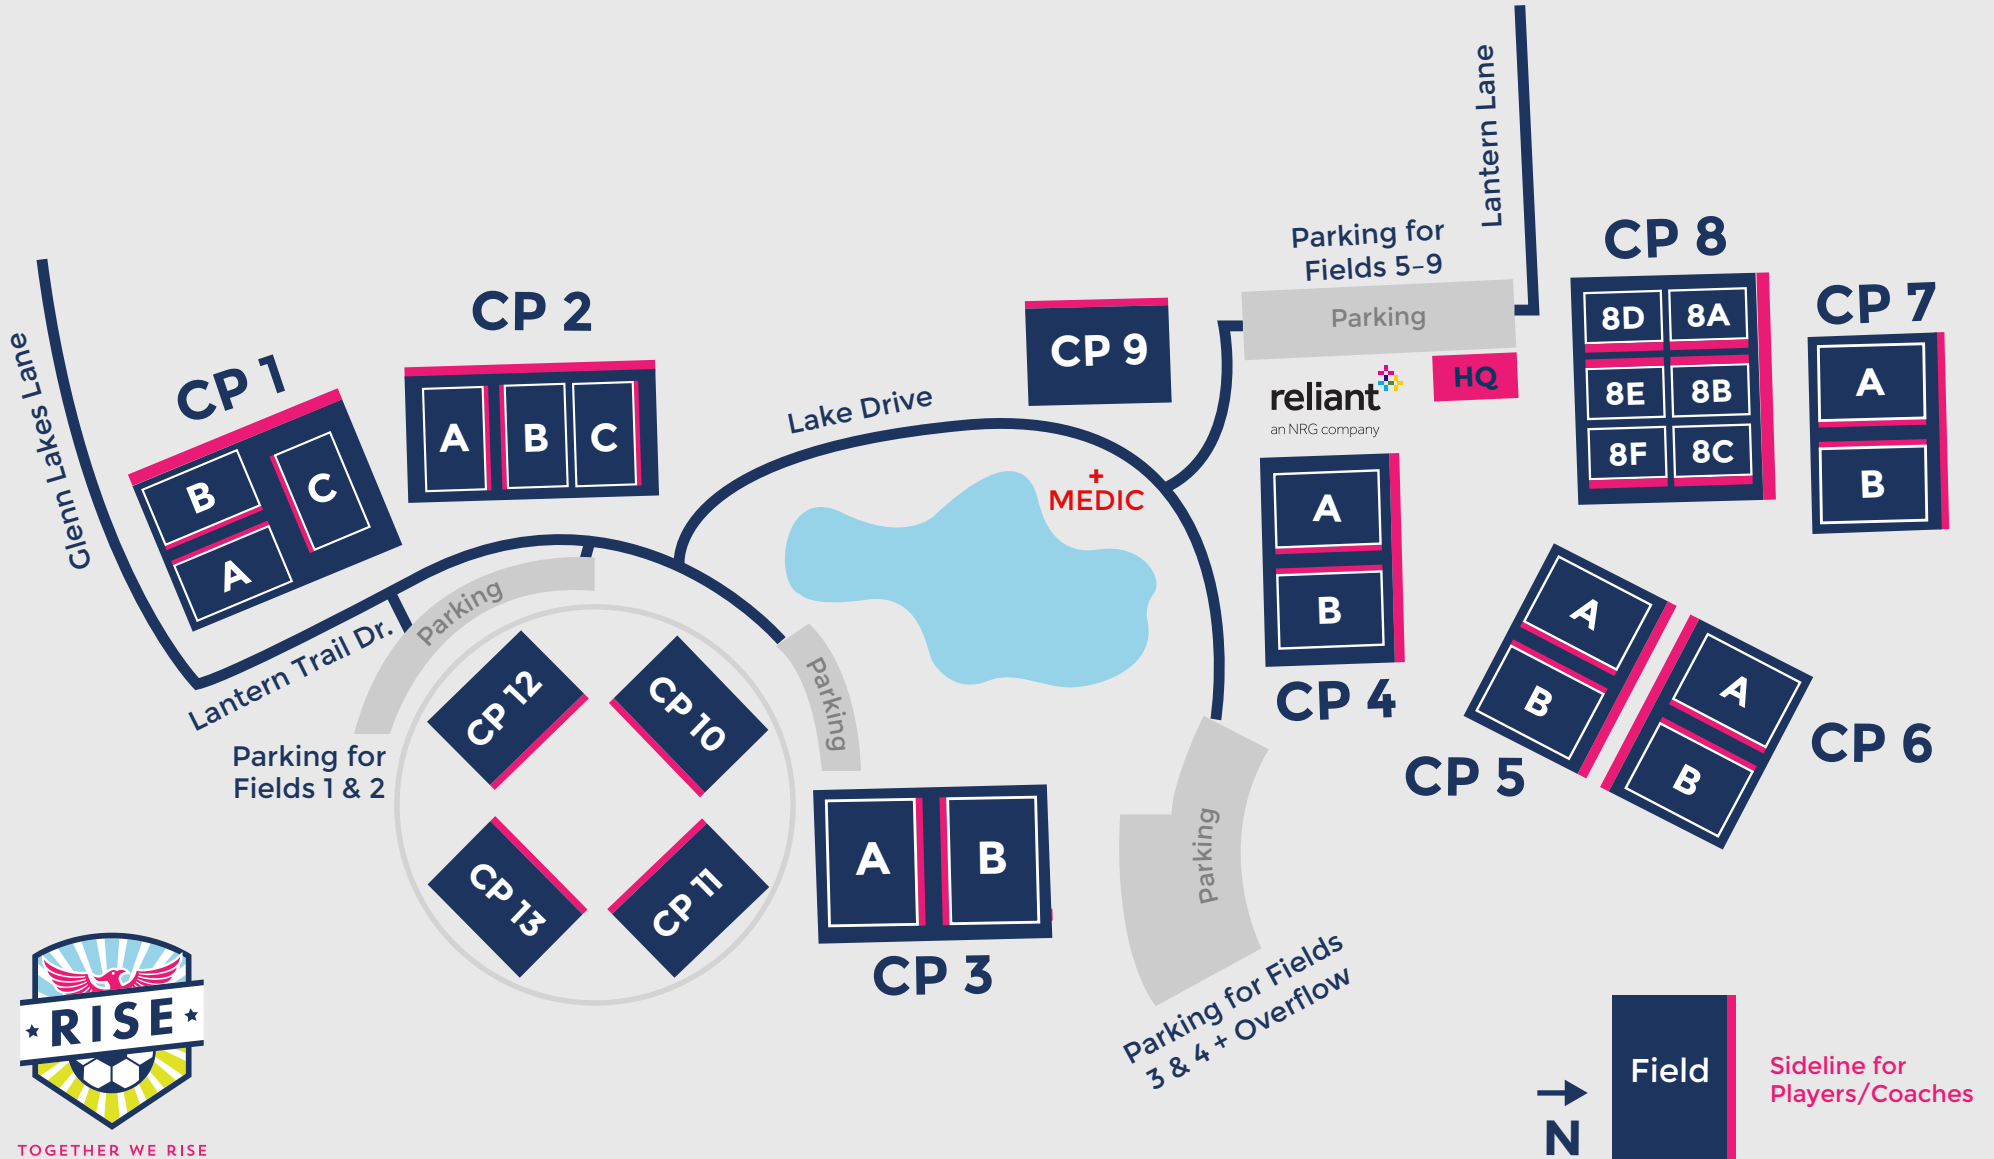

Tournament Field Map

Missouri City Community Park

1700 Glenn Lakes Lane
Missouri City, TX 77459

TOGETHER WE RISE