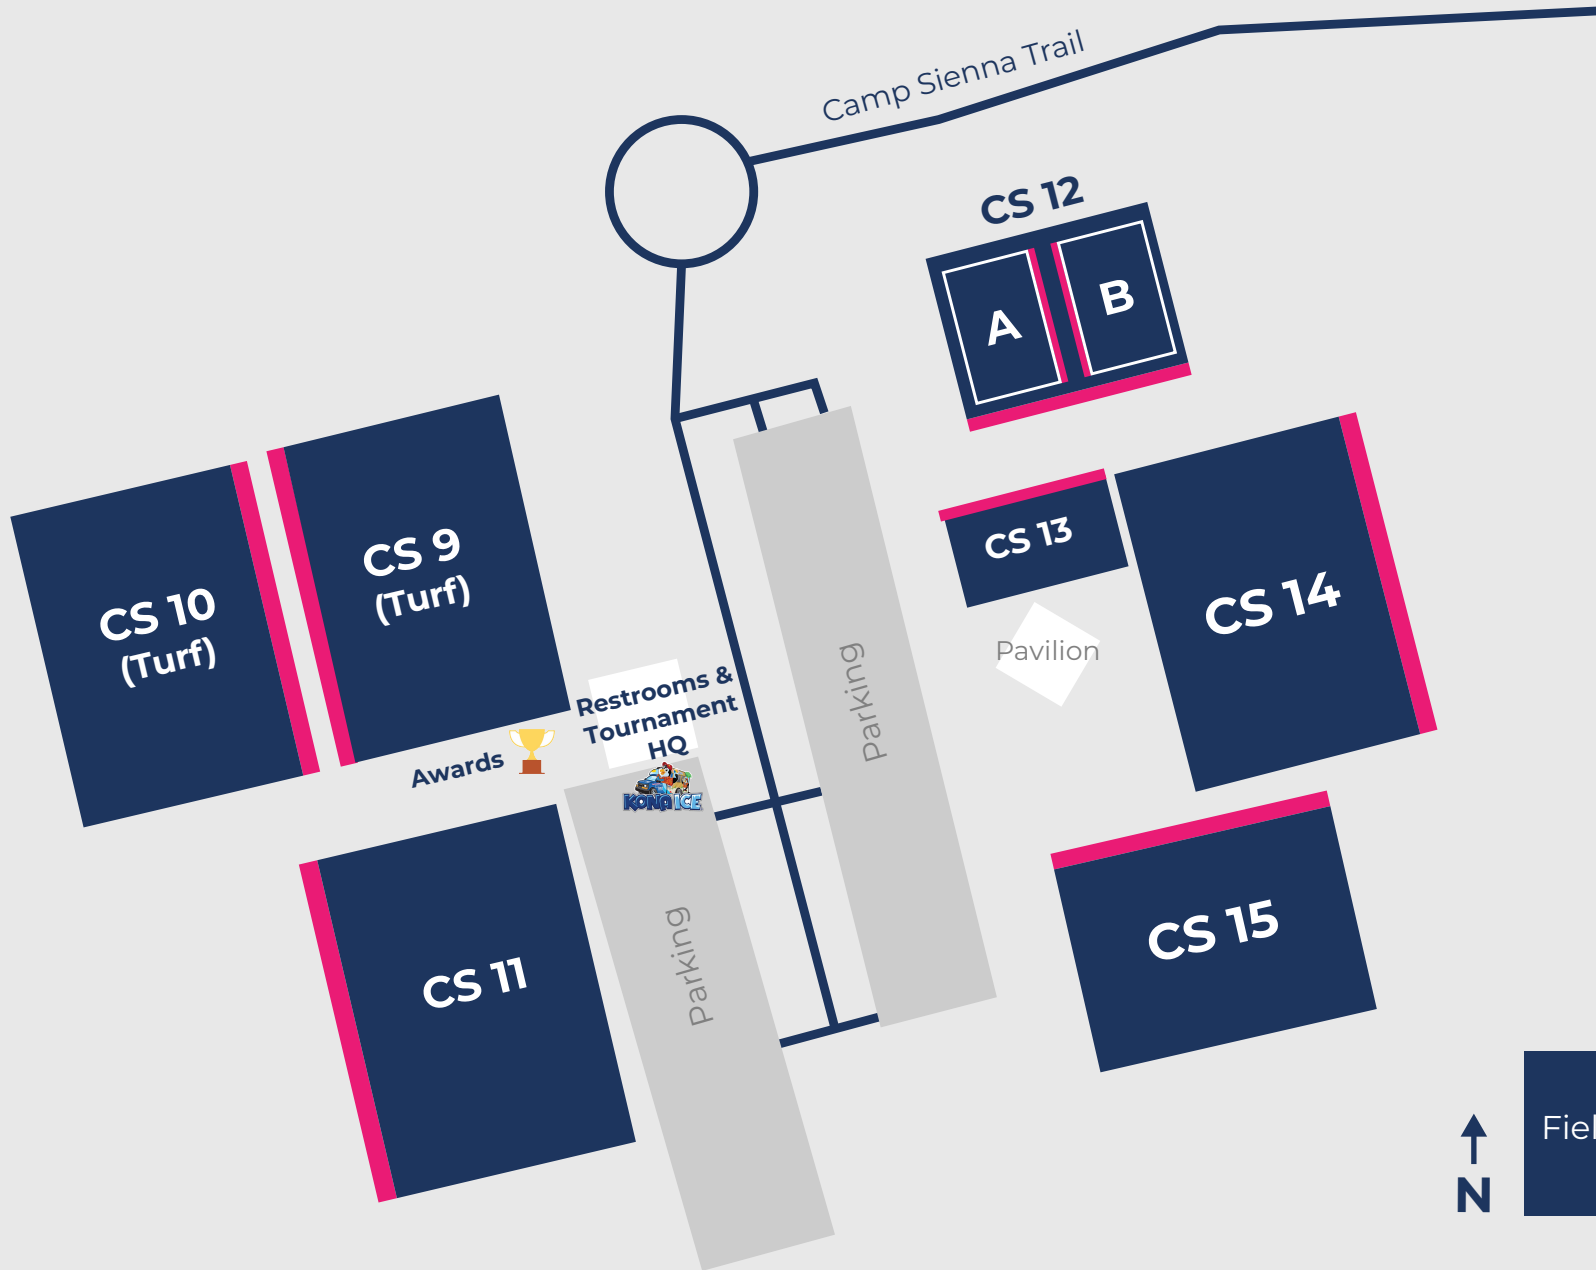

TOGETHER WE RISE

Rise SC Field Maps

Camp Sienna

7725 Camp Sienna Trail
Missouri City, TX 77459

Field

Sideline for
Players/Coaches