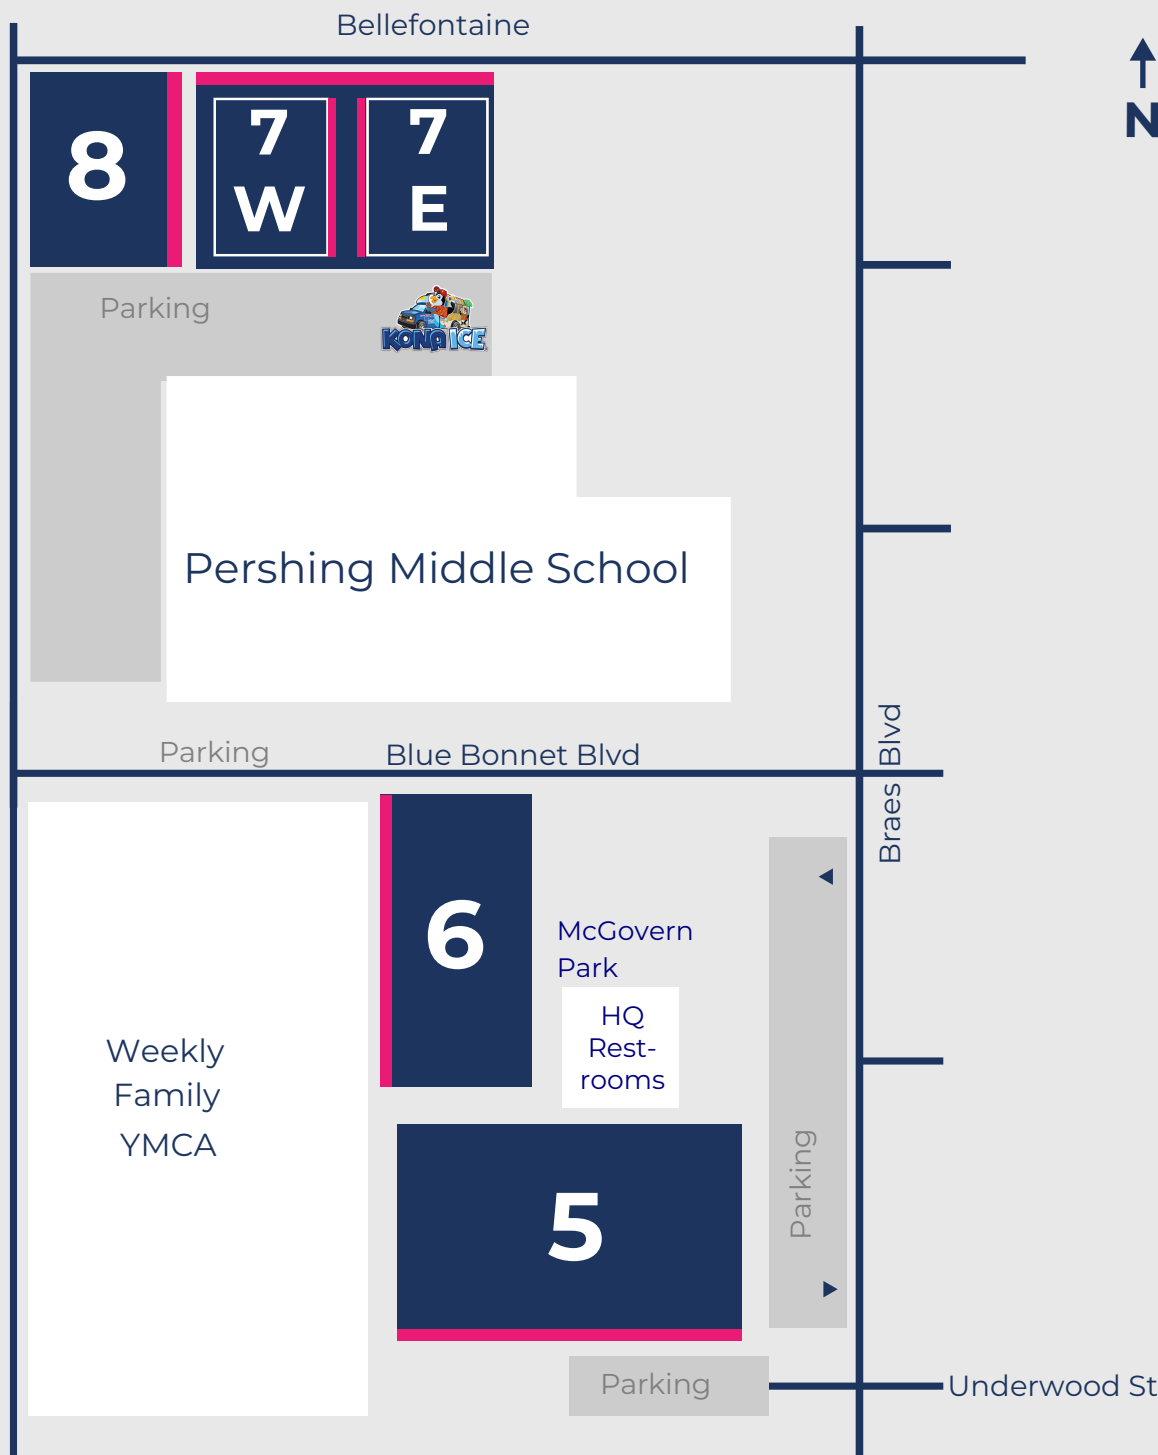

North Campus: Pershing Middle School

McGovern Park

3838 Blue Bonnet Blvd
Houston, TX 77025

7222 Braes Blvd
Houston, TX 77025

Field

Sideline
for
Players/
Coaches