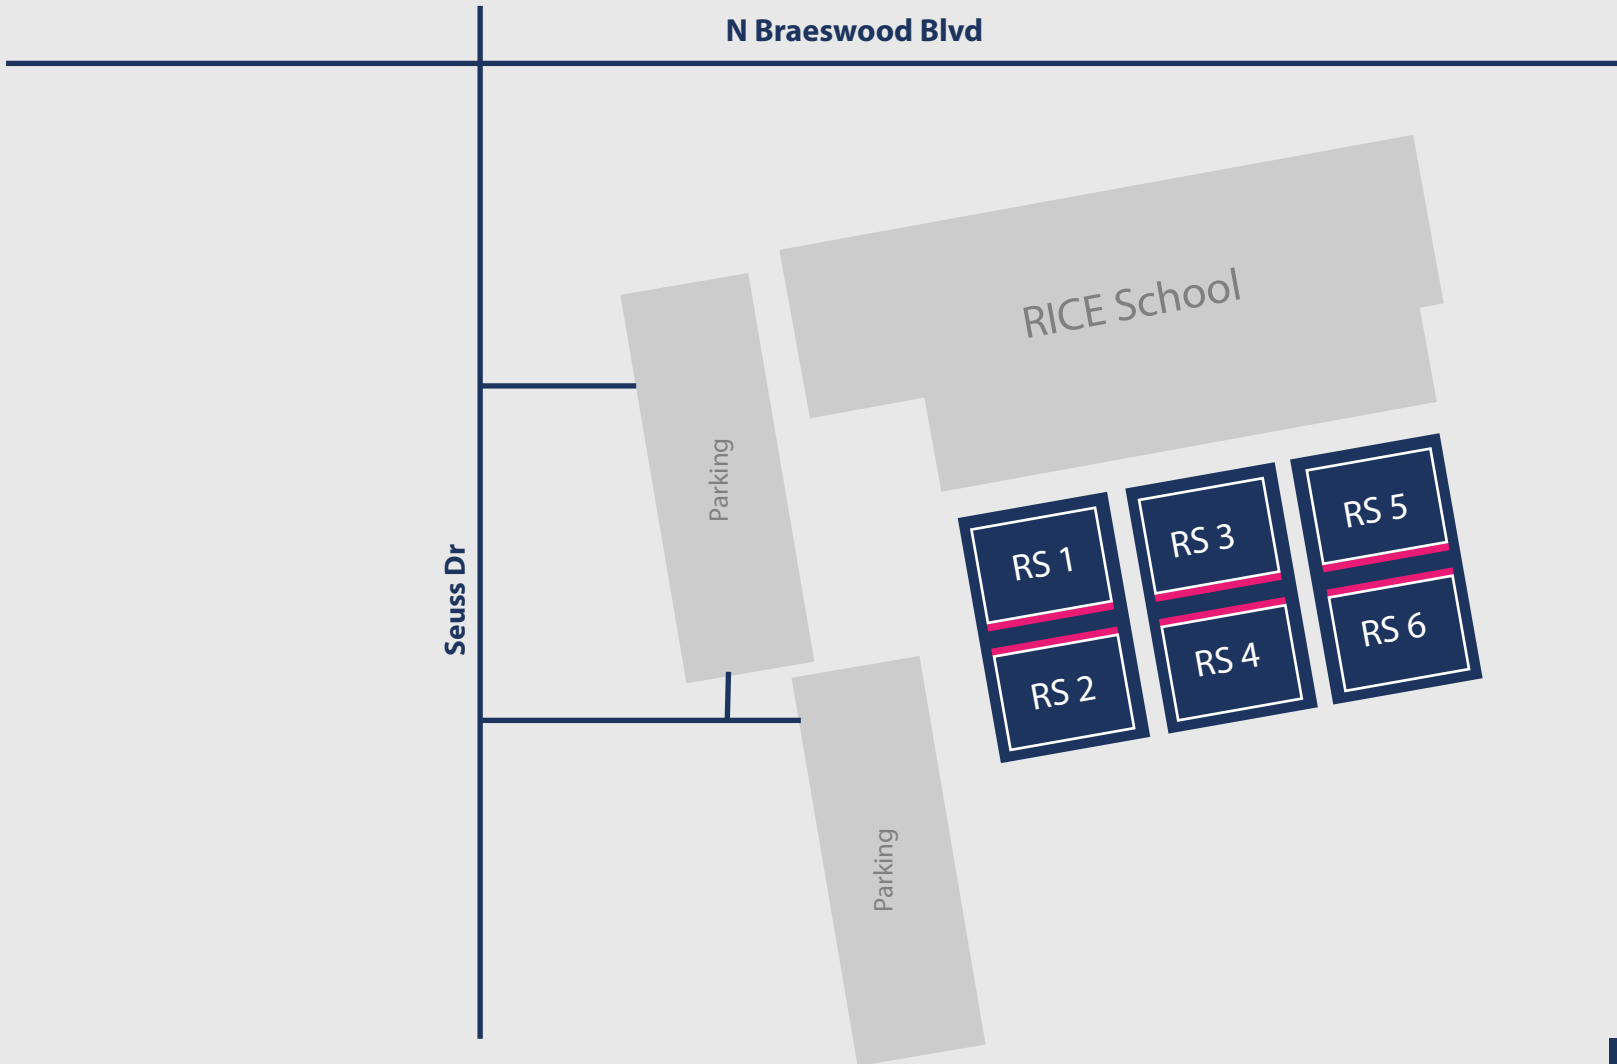

TOGETHER WE RISE

Rise SC Field Maps

# RICE School

7550 Seuss Street  
Houston TX 77025

Field

Sideline for  
Players/Coaches