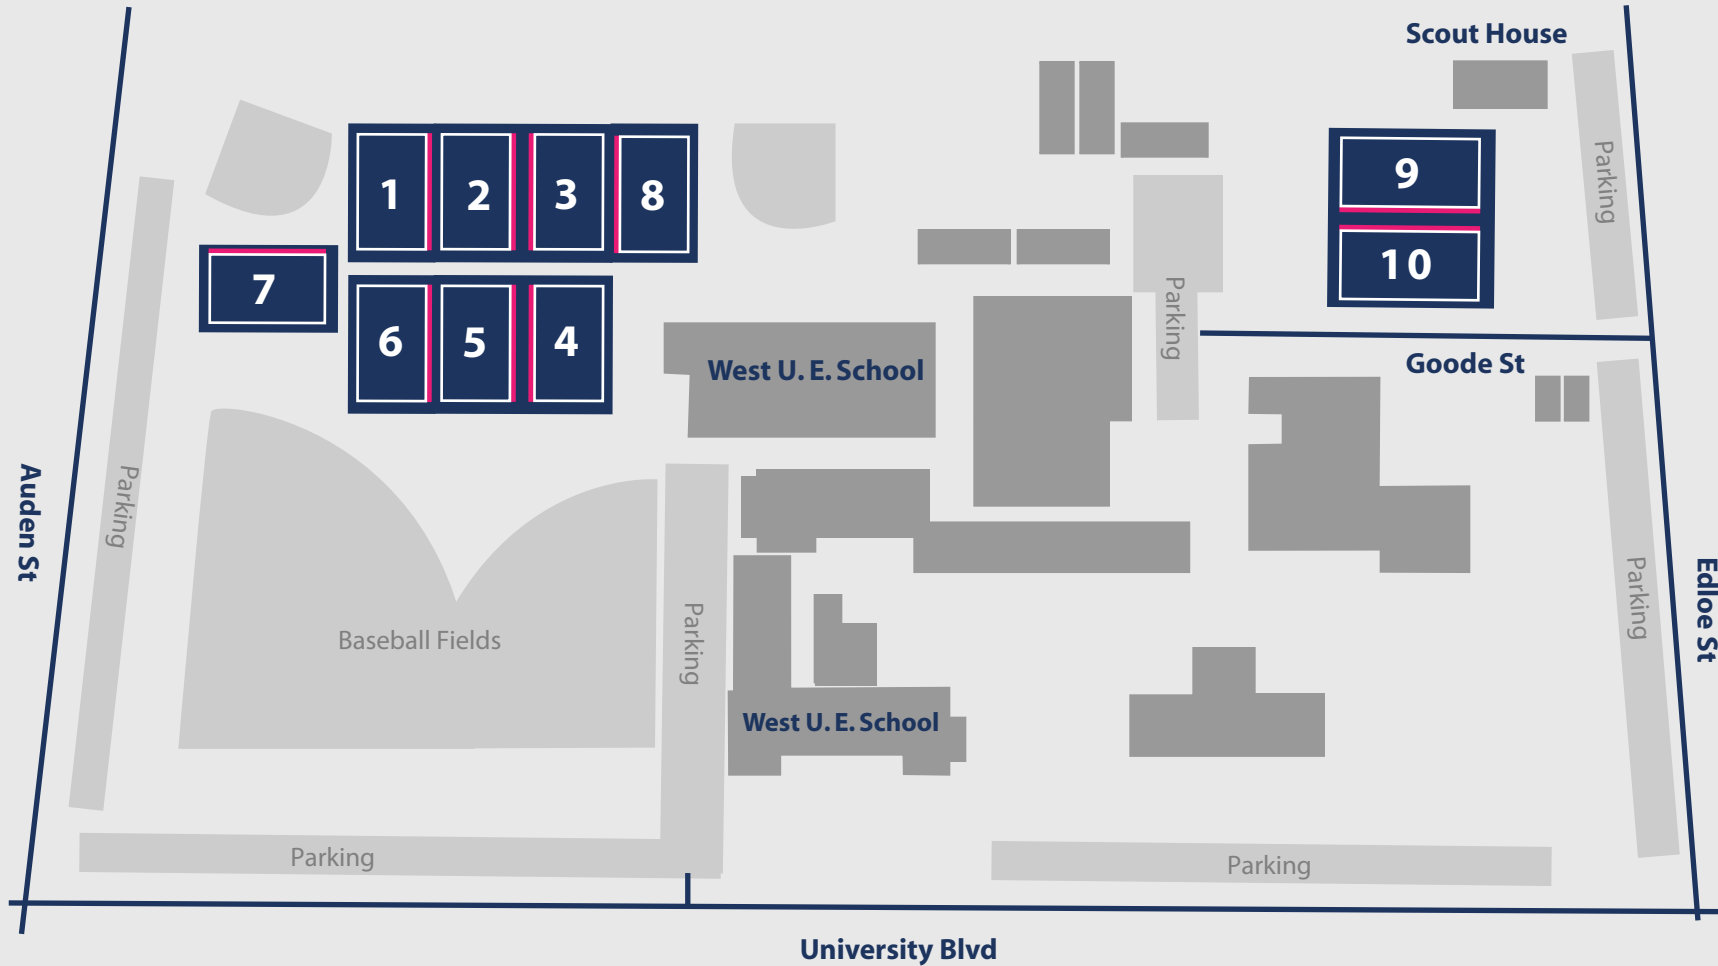

TOGETHER WE RISE

Rise SC Field Maps

West U. Elementary School

3756 University Blvd
Houston, Tx 77005

↑
N

Field

Sideline for
Players/Coaches