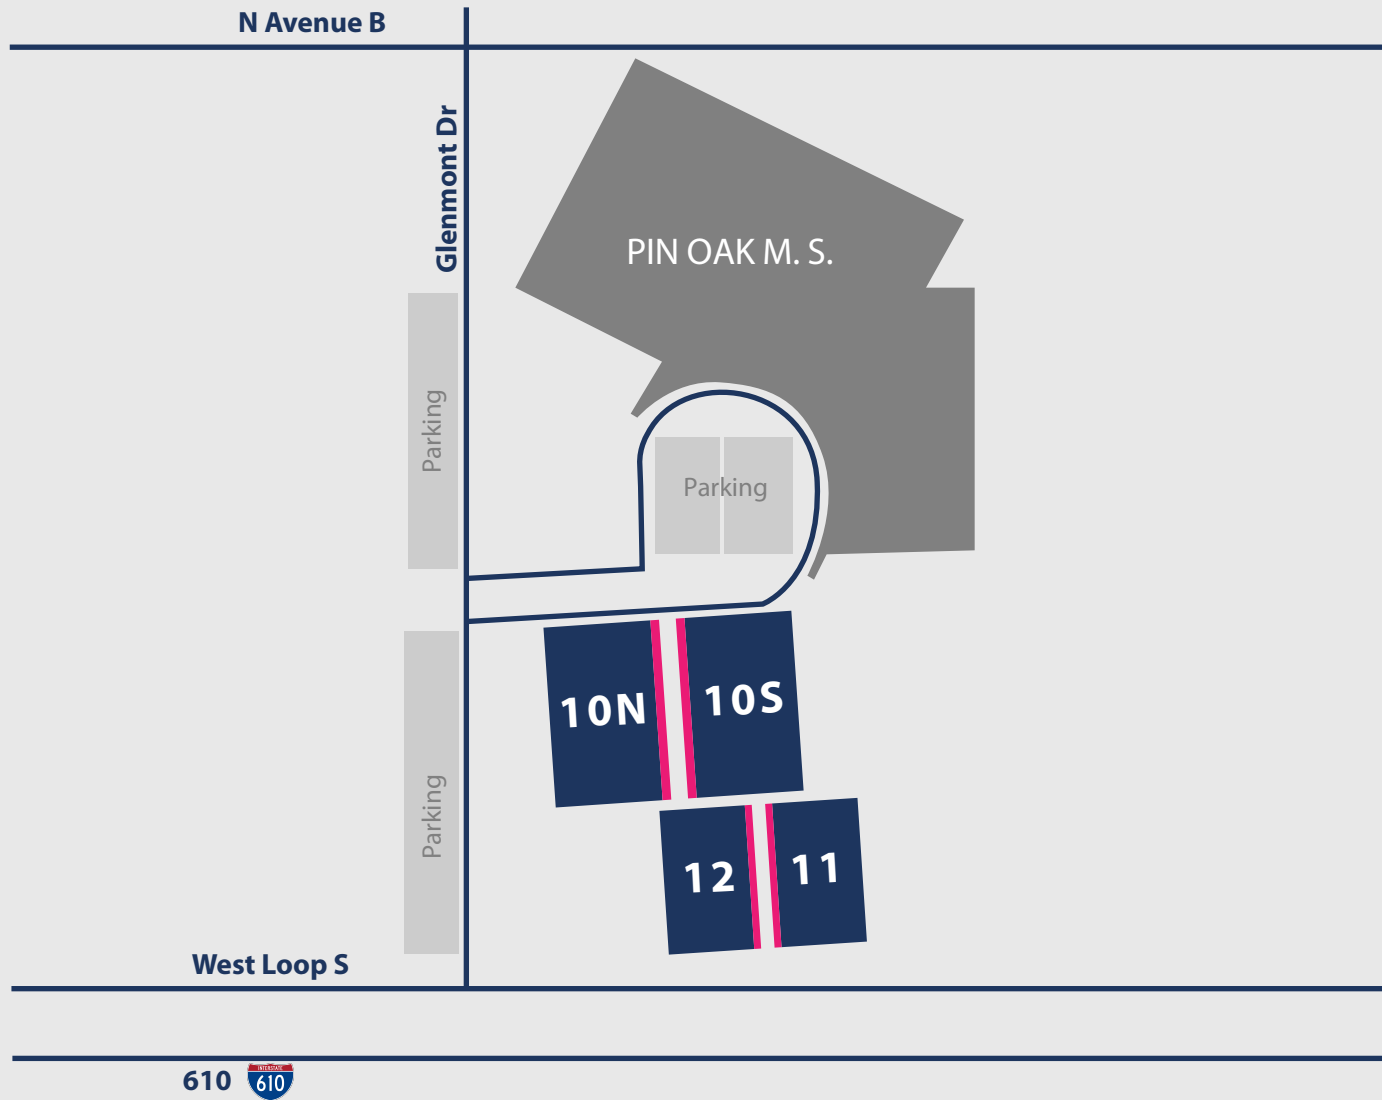

TOGETHER WE RISE

Rise SC Field Maps

PIN OAK M. S.

4601 Glenmont St
Bellaire, TX 77401

←
N

Field

Sideline for
Players/Coaches